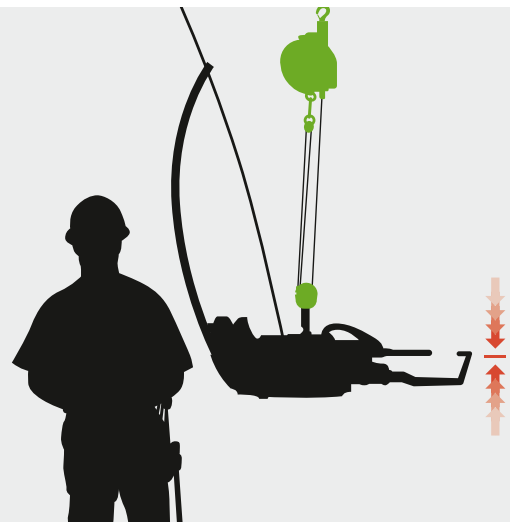

FACTS

- Conical shape
- Constant retraction force
- Holds the attached tool in the chosen position